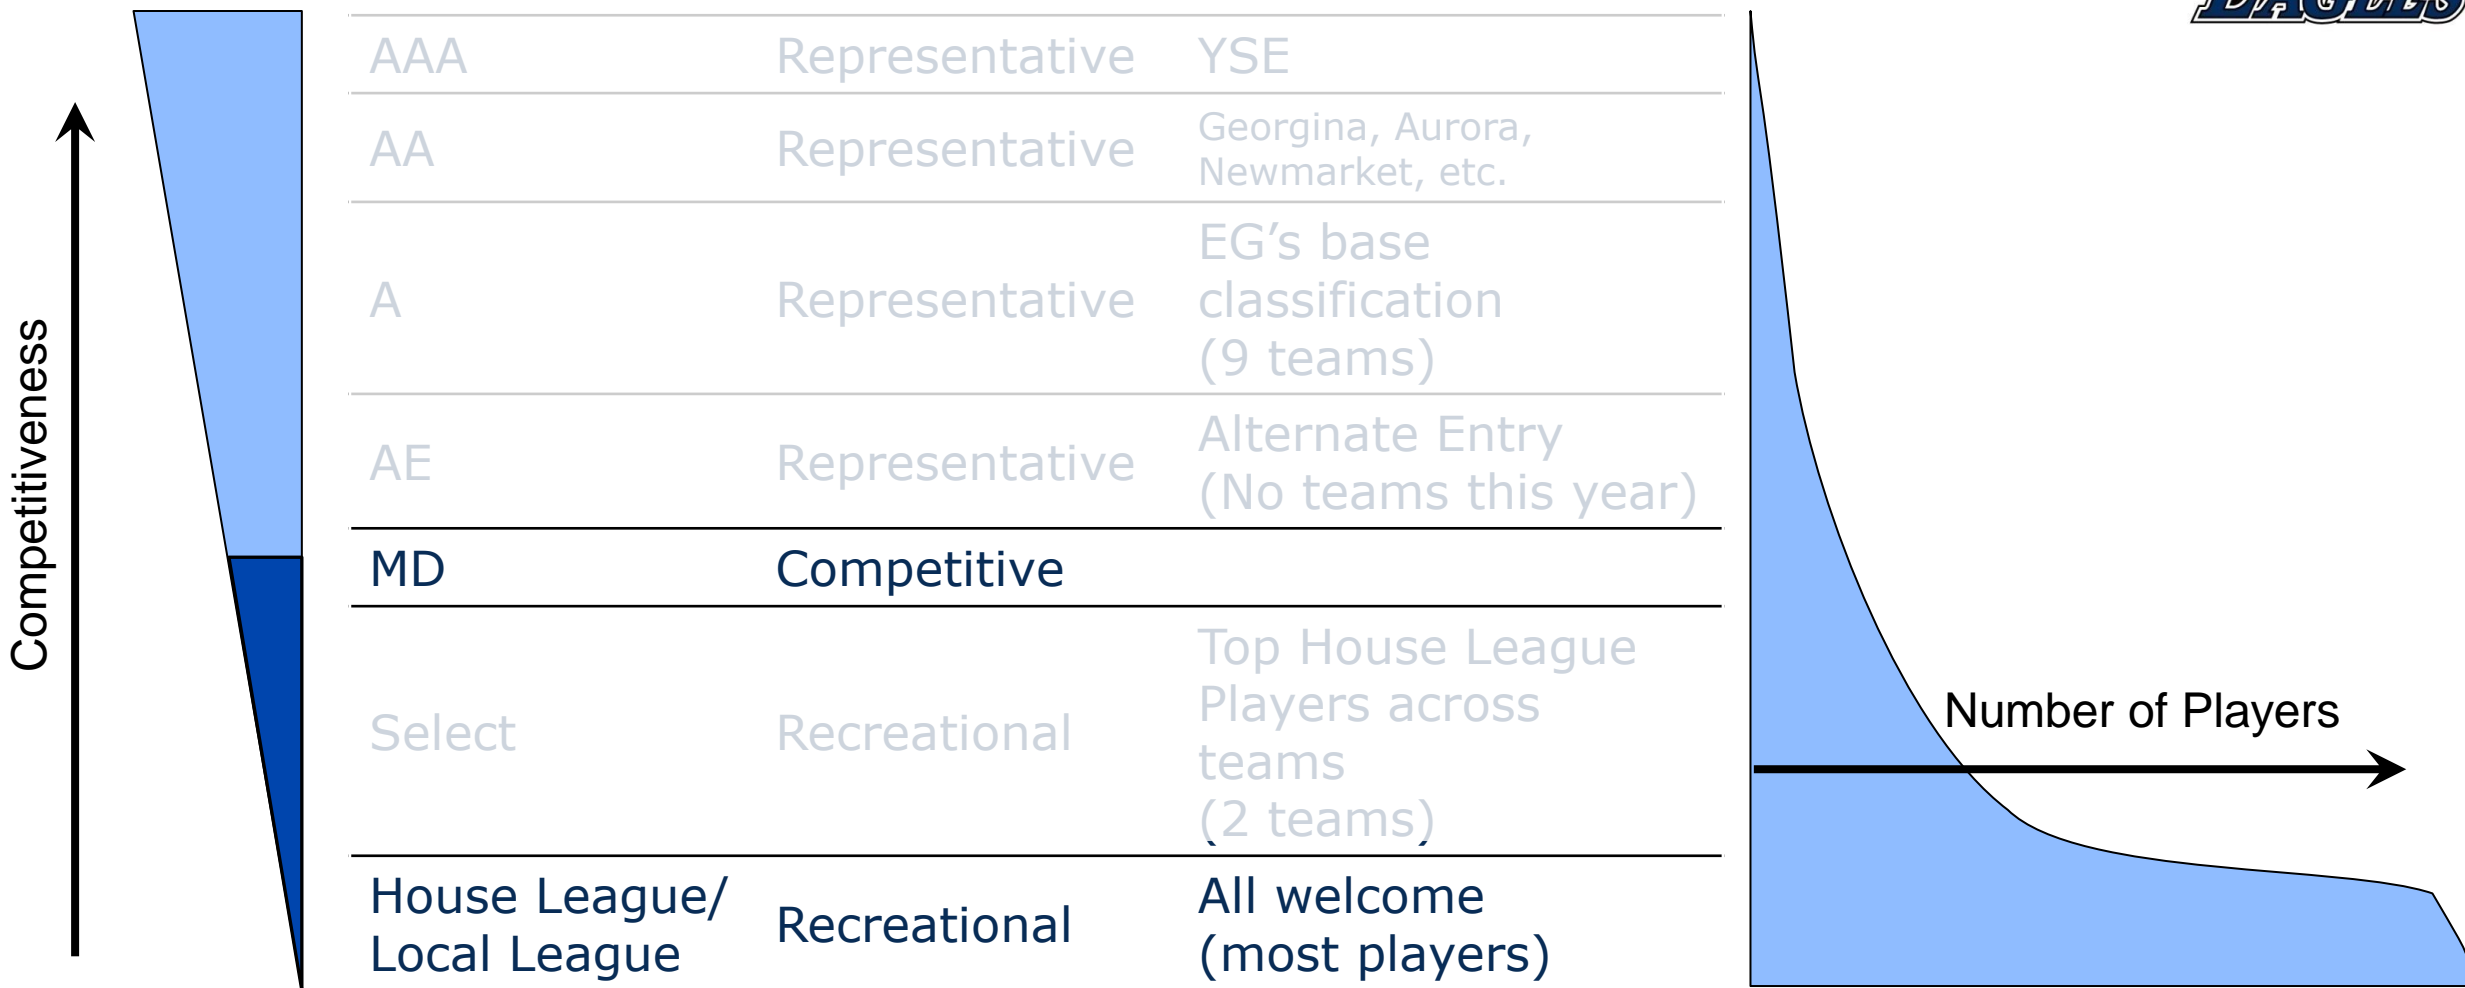

U9 MD

Understanding Different Programs

What to expect at “U9 MD” Hockey

- Competitive team (there will be a selection / try-out process)
- Traveling: play against opposing centres in the York Simcoe area (Aurora, Barrie , Bradford, Georgina, King City, Markham, Newmarket, Richmond Hill, Stouffville, Tottenham)
- Season schedule determined in early-October
- Incremental costs (above basic registration) apply to pay for:
 - Extra practices / development / clinics (as determined by coaching staff)
 - Extra games
 - Home and Away Jerseys
 - Apparel, Extras
 - Jamborees and/or Tournaments

U9A Summary

**We're FINALLY
getting cross-ice
boards !**

PLAYER DEVELOPMENT PYRAMID

What to expect at “U9 MD” Hockey

- Maximum of 3 jamborees or tournaments (any combination) per season
- Small Nets are to be used when half-ice with buzzers (every 90-120 seconds) to signal shift changes
- Jan 15 onwards is:
 - Full-ice,
 - 10-10-10 or 10-10-15 periods
 - Large nets
 - Change on the fly
- No full-time goalies / everyone has option (and encouraged!) to try it
- No league hockey during seasonal break or March Break (coaching staff may still book tournaments or exhibition games)
- YSMHL Winners at U9; no OMHA champion