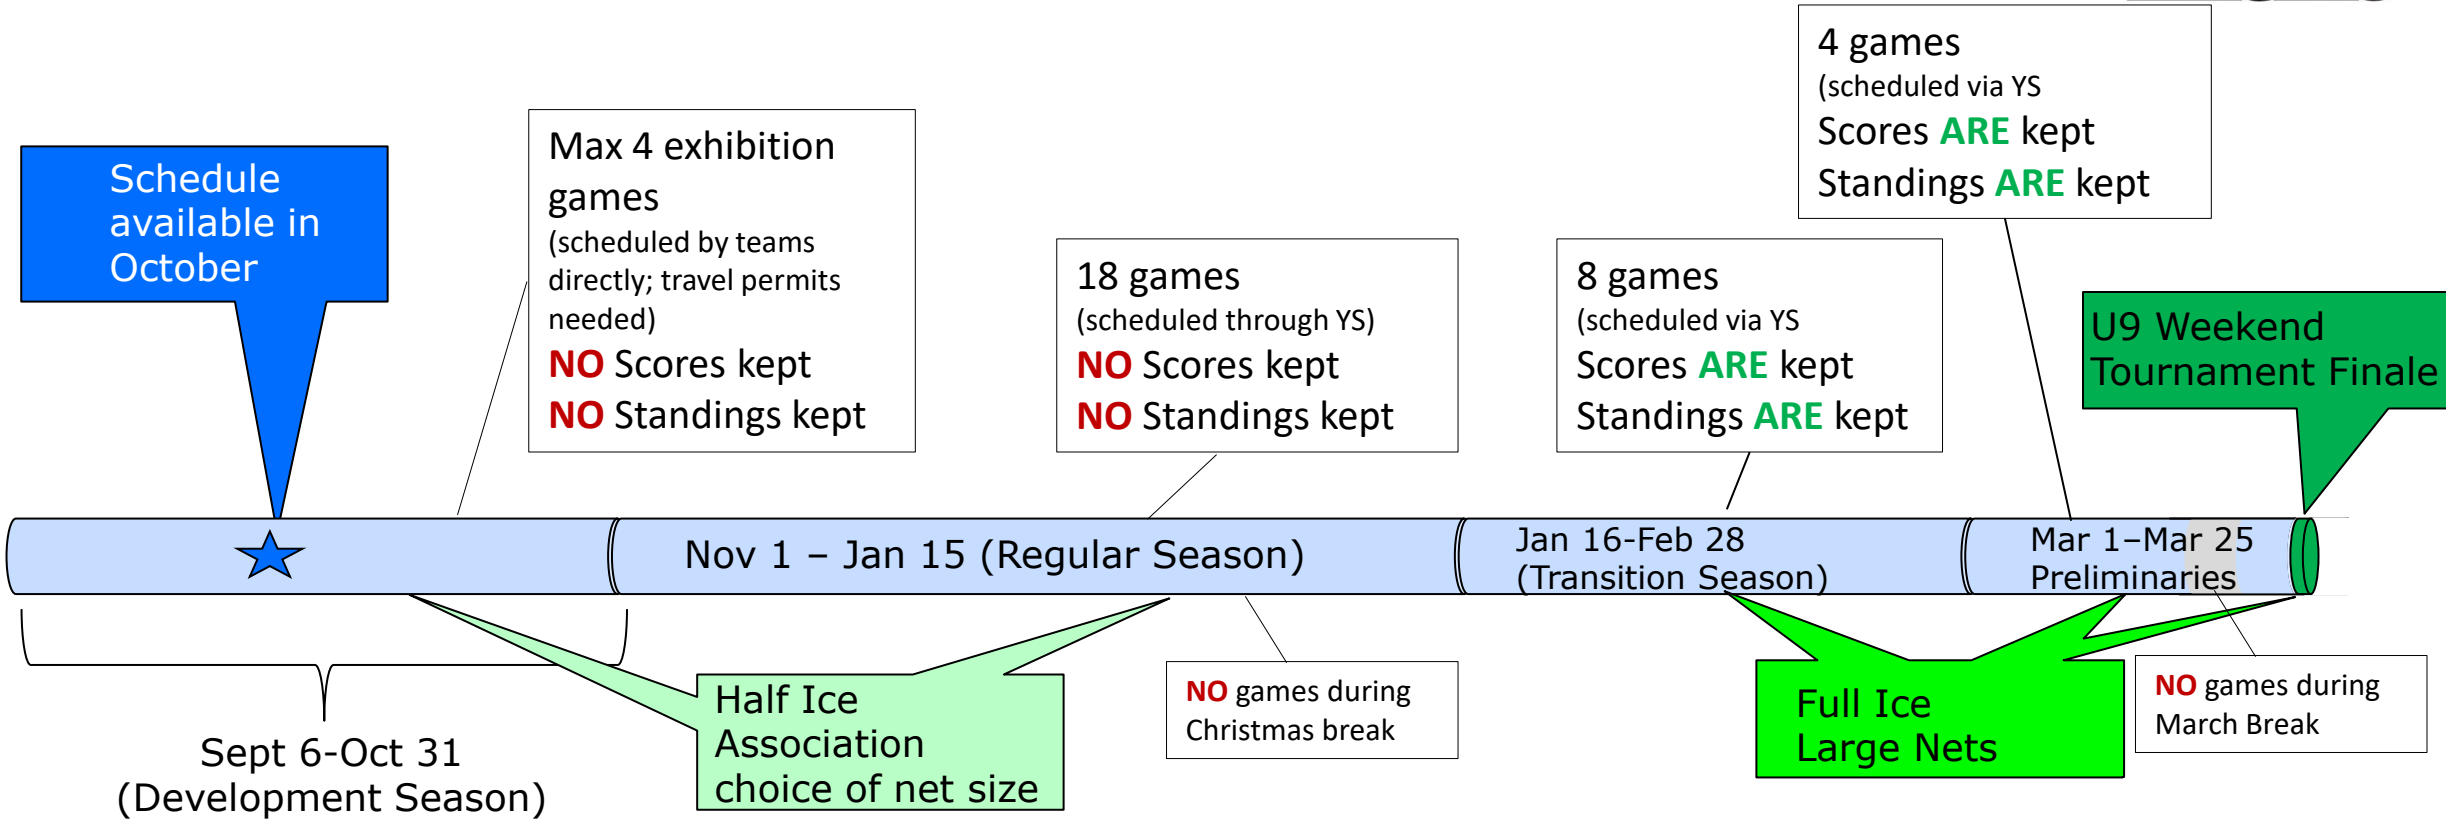

U9 MD

Understanding Different Programs

What to expect at “U9 MD” Hockey

- Competitive team (there will be a selection / try-out process)
- Traveling: play against opposing centres in the York Simcoe area (Aurora, Barrie , Bradford, Georgina, King City, Markham, Newmarket, Richmond Hill, Stouffville, Tottenham)
- Season schedule determined in early-October
- Incremental costs (above basic registration) apply to pay for:
 - Extra practices / development / clinics (as determined by coaching staff)
 - Extra games
 - Home and Away Jerseys
 - Apparel, Extras
 - Jamborees and/or Tournaments

U9A Summary

**We're FINALLY
getting cross-ice
boards !**

PLAYER DEVELOPMENT PYRAMID

What to expect at “U9 MD” Hockey

- Maximum of 3 jamborees or tournaments (any combination) per season
- Small Nets are to be used when half-ice with buzzers (every 90-120 seconds) to signal shift changes
- Jan 15 onwards is:
 - Full-ice,
 - 10-10-10 or 10-10-15 periods
 - Large nets
 - Change on the fly
- No full-time goalies / everyone has option (and encouraged!) to try it
- No league hockey during seasonal break or March Break (coaching staff may still book tournaments or exhibition games)
- YSMHL Winners at U9; no OMHA champion