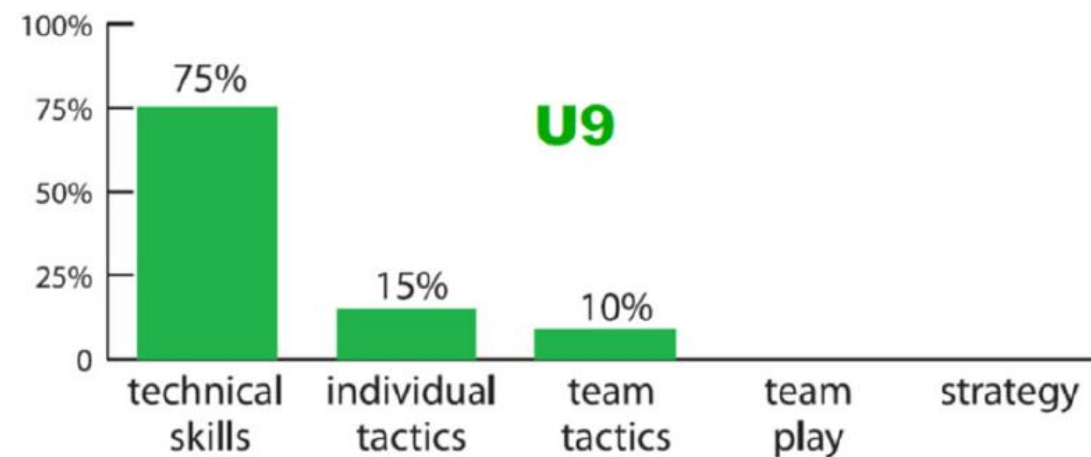

U9A Summary

**We're FINALLY
getting cross-ice
boards !**

PLAYER DEVELOPMENT PYRAMID

What to expect at “U9 MD” Hockey

- Maximum of 3 jamborees or tournaments (any combination) per season
- Small Nets are to be used when half-ice with buzzers (every 90-120 seconds) to signal shift changes
- Jan 15 onwards is:
 - Full-ice,
 - 10-10-10 or 10-10-15 periods
 - Large nets
 - Change on the fly
- No full-time goalies / everyone has option (and encouraged!) to try it
- No league hockey during seasonal break or March Break (coaching staff may still book tournaments or exhibition games)
- YSMHL Winners at U9; no OMHA champion